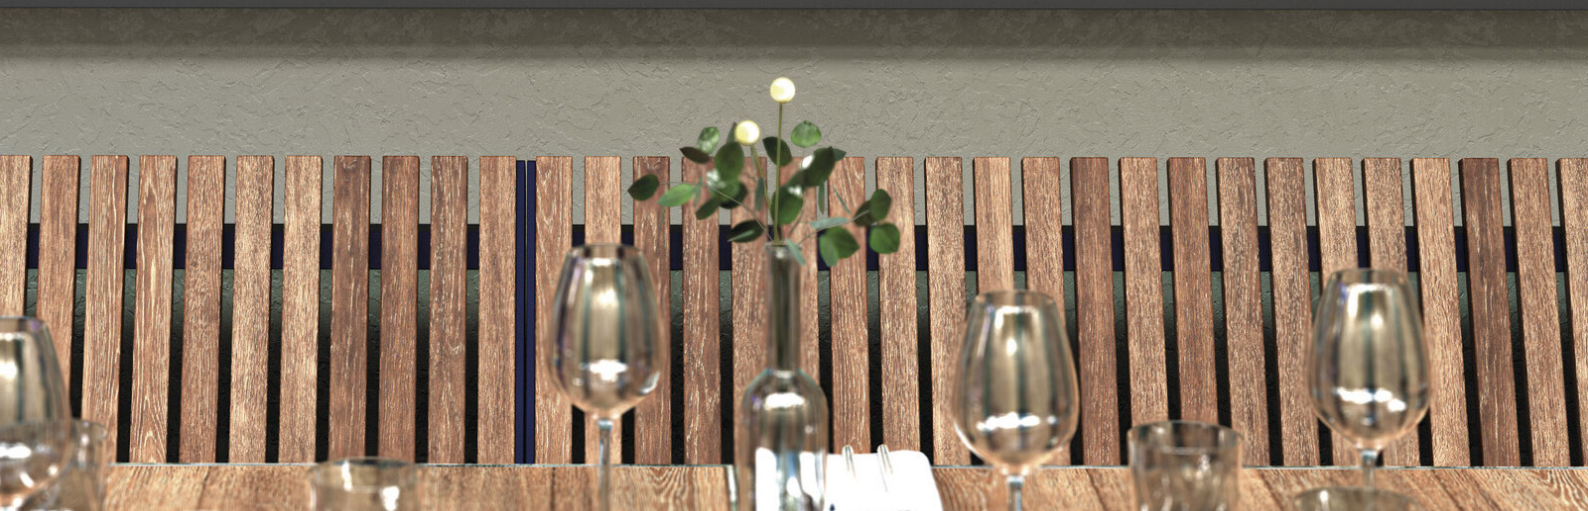

**Garden 600x1200mm Tile**

### WALL TILE

Bring a touch of lush tranquillity indoors with the Garden Areca Light 600x1200mm ceramic wall tile. Featuring a soft, botanical design of layered tropical leaves in muted green tones, this statement tile creates a calming, nature-inspired backdrop.

Its large-format size minimises grout lines for a seamless, contemporary finish, perfect for feature walls in living spaces, hospitality settings, or bathrooms. This tile is an ideal choice for creating inviting spaces that feel fresh, airy, and connected to nature.