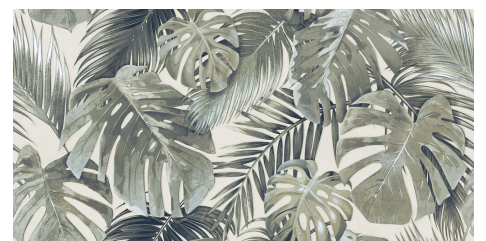

**Garden 600x1200mm Tile**

### WALL TILE

Bring a touch of lush tranquillity indoors with the Garden Areca Light 600x1200mm ceramic wall tile. Featuring a soft, botanical design of layered tropical leaves in muted green tones, this statement tile creates a calming, nature-inspired backdrop.

Its large-format size minimises grout lines for a seamless, contemporary finish, perfect for feature walls in living spaces, hospitality settings, or bathrooms. This tile is an ideal choice for creating inviting spaces that feel fresh, airy, and connected to nature.