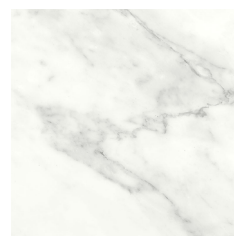

Amici Calacatta
Matt 200x200mm