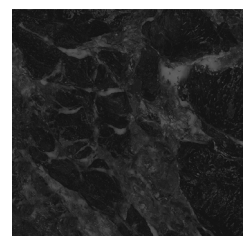

## FLOOR & WALL TILES

Amici is a striking 200x200mm tile range that offers the timeless beauty of natural marble in a hardwearing porcelain body.

Featuring rich veining and bold colourways, each tile adds depth and character to walls or floors. Perfect for creating visual interest, Amici can also be laid in a classic chequer-board pattern for a statement look.

Durable and versatile, it's an ideal choice for both contemporary and traditional interiors.

**Amici Calacatta**  
 Matt 200x200mm

**Amici Black**  
 Matt 200x200mm

**Amici Green**  
 Matt 200x200mm