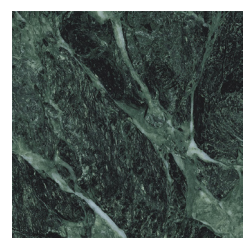

## FLOOR & WALL TILES

Amici is a striking 200x200mm tile range that offers the timeless beauty of natural marble in a hardwearing porcelain body.

Featuring rich veining and bold colourways, each tile adds depth and character to walls or floors. Perfect for creating visual interest, Amici can also be laid in a classic chequer-board pattern for a statement look.

Durable and versatile, it's an ideal choice for both contemporary and traditional interiors.

**Amici Calacatta**  
 Matt 200x200mm

**Amici Black**  
 Matt 200x200mm

**Amici Green**  
 Matt 200x200mm