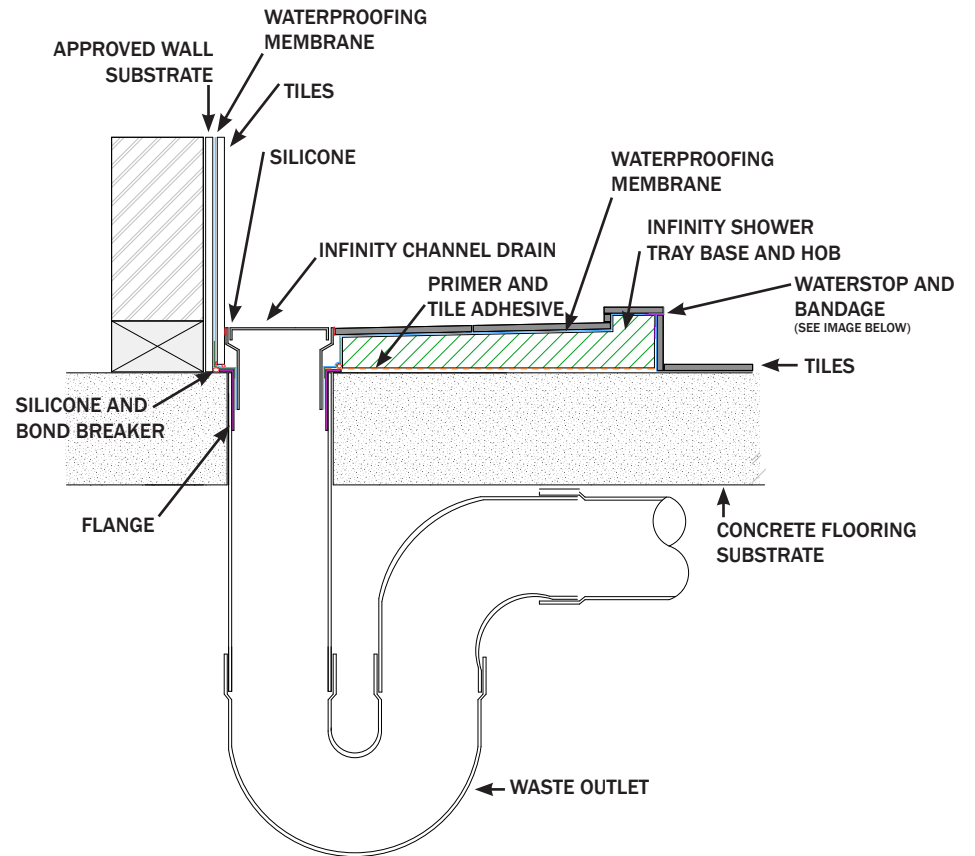

SLOPED SHOWER TRAY WITH HOB | TIMBER SUBSTRATE

*Use waterstops as required/specified. Must be installed as per manufacturers instructions.

*Refer to membrane installation guide for specific bond breaker detailing

SLOPED SHOWER TRAY WITH HOB | CONCRETE SUBSTRATE

*Use waterstops as required/specified. Must be installed as per manufacturers instructions.

*Refer to membrane installation guide for specific bond breaker detailing

INFINITY BATHROOMWARE
Sloped Tray Installation Diagram - with Hob