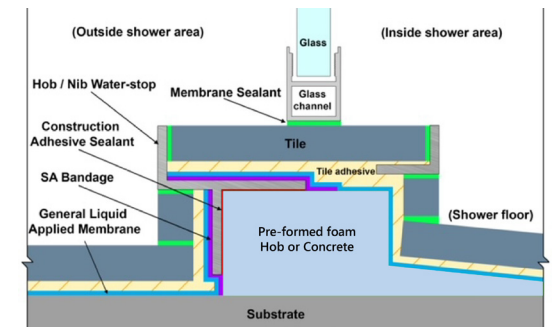

SLOPED SHOWER TRAY WITH HOB | TIMBER SUBSTRATE

*Use waterstops as required/specified. Must be installed as per manufacturers instructions.

*Refer to membrane installation guide for specific bond breaker detailing

SLOPED SHOWER TRAY WITH HOB | CONCRETE SUBSTRATE

*Use waterstops as required/specified. Must be installed as per manufacturers instructions.

*Refer to membrane installation guide for specific bond breaker detailing

INFINITY BATHROOMWARE
Sloped Tray Installation Diagram - with Hob