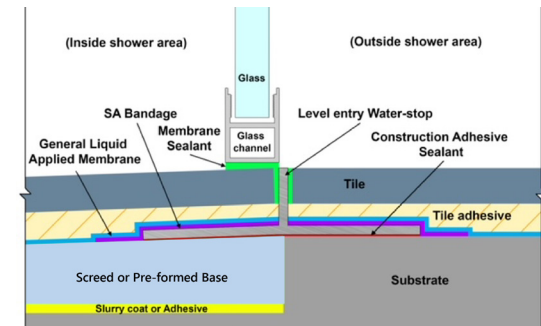

### SLOPED SHOWER TRAY WITH EXTENDER RECESSED | TIMBER SUBSTRATE

\*Use waterstops as required/specified. Must be installed as per manufacturers instructions.

\*Refer to membrane installation guide for specific bond breaker detailing

### SLOPED SHOWER TRAY WITH EXTENDER RECESSED | CONCRETE SUBSTRATE

\*Use waterstops as required/specified. Must be installed as per manufacturers instructions.

\*Refer to membrane installation guide for specific bond breaker detailing

**INFINITY BATHROOMWARE**  
Sloped Tray with Extender Installation Diagram - Recessed