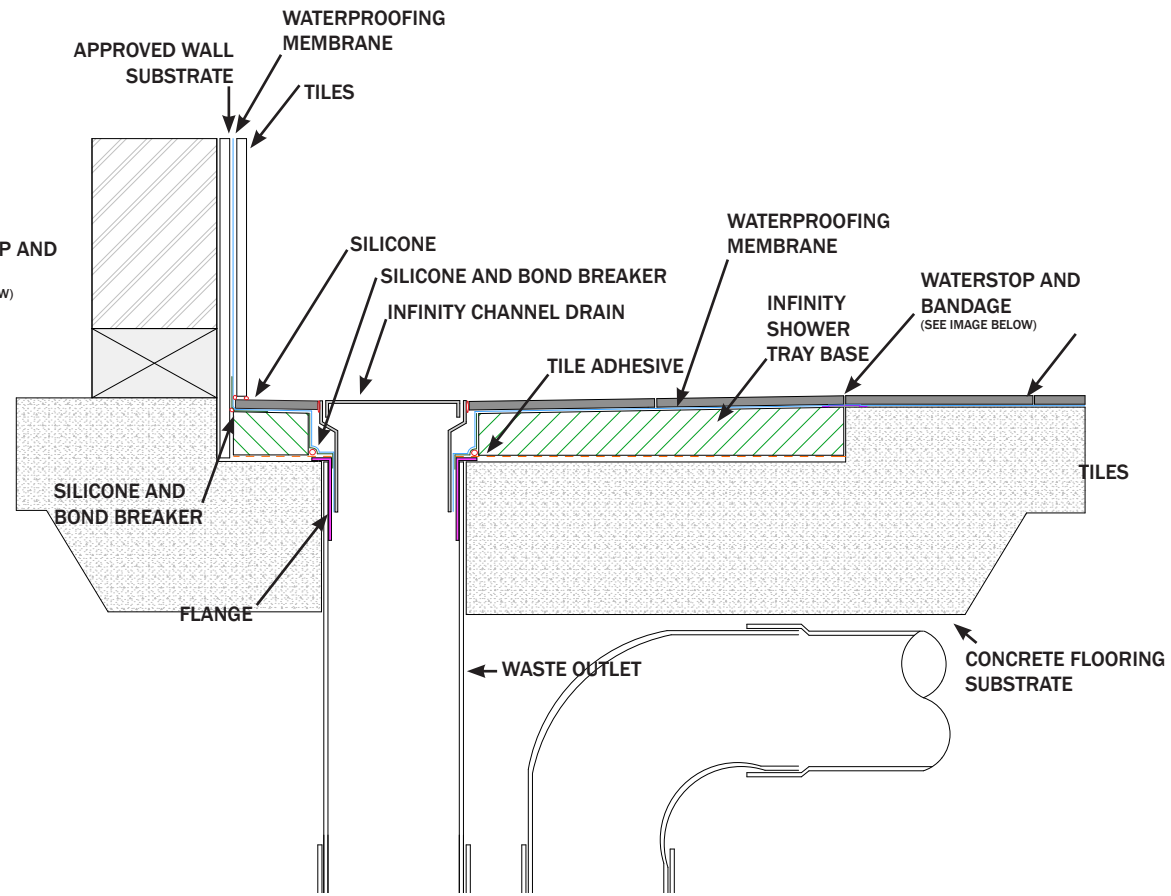

### SLOPED SHOWER TRAY WITH EXTENDER RECESSED | TIMBER SUBSTRATE

\*Use waterstops as required/specified. Must be installed as per manufacturers instructions.

\*Refer to membrane installation guide for specific bond breaker detailing

### SLOPED SHOWER TRAY WITH EXTENDER RECESSED | CONCRETE SUBSTRATE

\*Use waterstops as required/specified. Must be installed as per manufacturers instructions.

\*Refer to membrane installation guide for specific bond breaker detailing

**INFINITY BATHROOMWARE**  
Sloped Tray with Extender Installation Diagram - Recessed