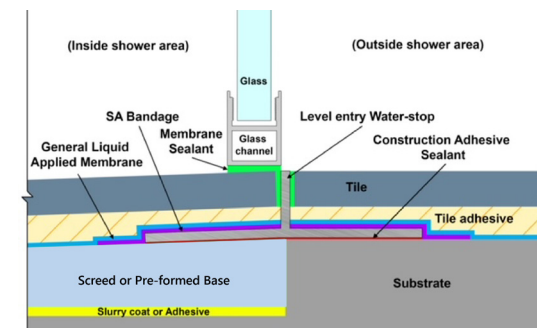

### SLOPED SHOWER TRAY RECESSED | TIMBER SUBSTRATE

\*Use waterstops as required/specified. Must be installed as per manufacturers instructions.

\*Refer to membrane installation guide for specific bond breaker detailing

### SLOPED SHOWER TRAY RECESSED | CONCRETE SUBSTRATE

\*Use waterstops as required/specified. Must be installed as per manufacturers instructions.

\*Refer to membrane installation guide for specific bond breaker detailing

**INFINITY BATHROOMWARE**  
Sloped Tray Installation Diagram - Recessed