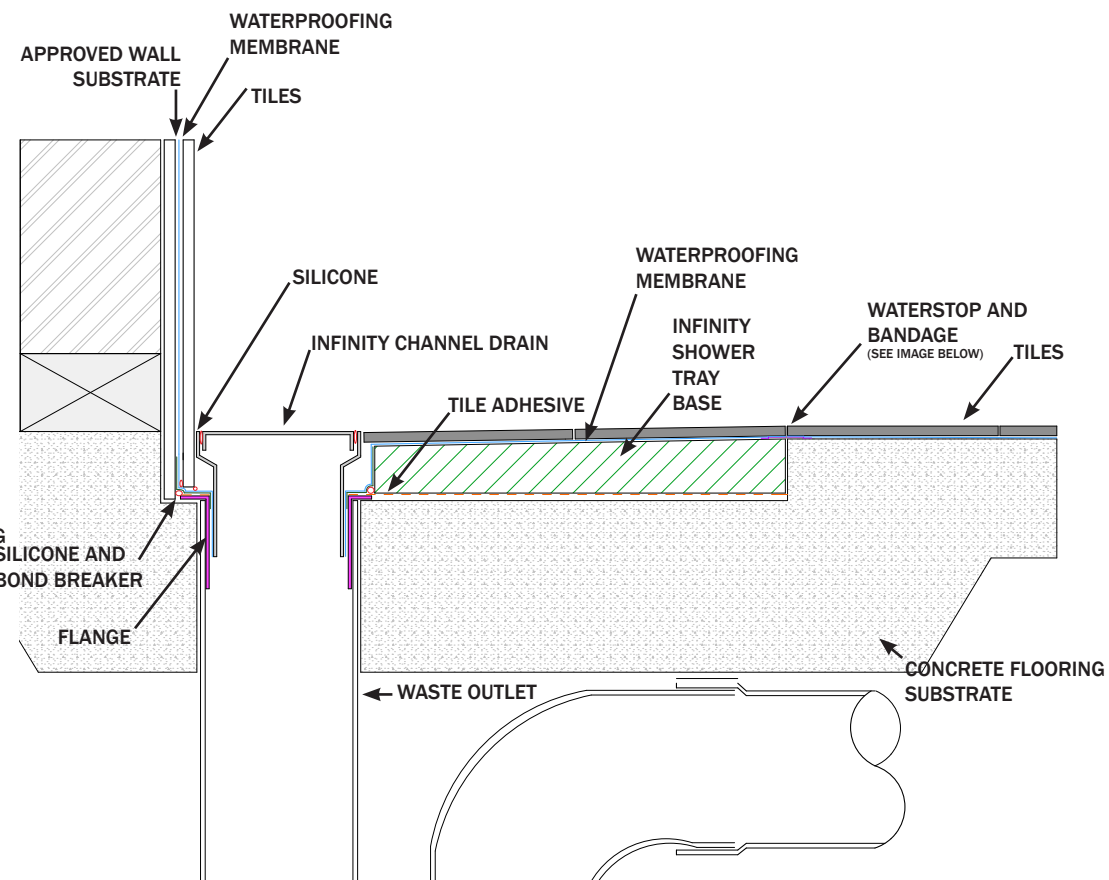

### SLOPED SHOWER TRAY RECESSED | TIMBER SUBSTRATE

\*Use waterstops as required/specified. Must be installed as per manufacturers instructions.

\*Refer to membrane installation guide for specific bond breaker detailing

### SLOPED SHOWER TRAY RECESSED | CONCRETE SUBSTRATE

\*Use waterstops as required/specified. Must be installed as per manufacturers instructions.

\*Refer to membrane installation guide for specific bond breaker detailing

**INFINITY BATHROOMWARE**  
Sloped Tray Installation Diagram - Recessed