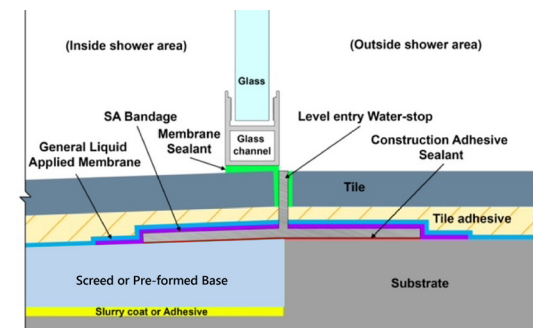

### CENTRAL SHOWER TRAY RECESSED | TIMBER SUBSTRATE

\*Use waterstops as required/specified. Must be installed as per manufacturers instructions.

\*Refer to membrane installation guide for specific bond breaker detailing

### CENTRAL SHOWER TRAY RECESSED | CONCRETE SUBSTRATE

\*Use waterstops as required/specified. Must be installed as per manufacturers instructions.

\*Refer to membrane installation guide for specific bond breaker detailing

**INFINITY BATHROOMWARE**  
Central Tray Installation Diagram - Recessed