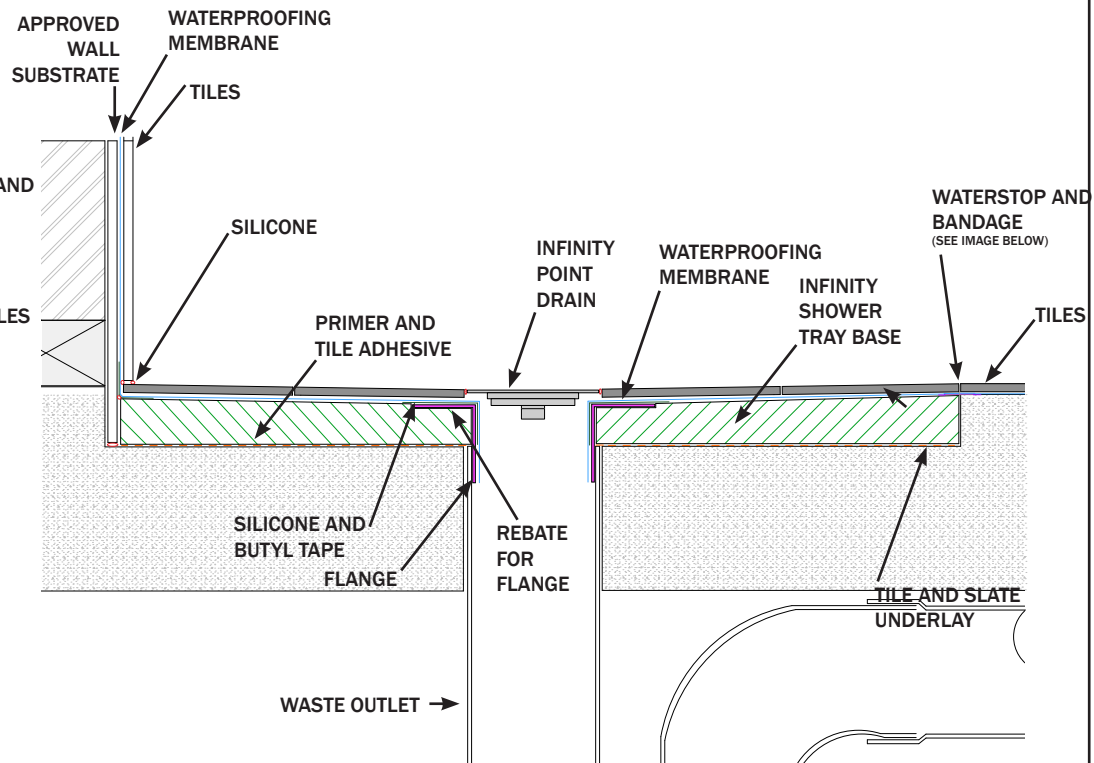

### CENTRAL SHOWER TRAY RECESSED | TIMBER SUBSTRATE

\*Use waterstops as required/specified. Must be installed as per manufacturers instructions.

\*Refer to membrane installation guide for specific bond breaker detailing

### CENTRAL SHOWER TRAY RECESSED | CONCRETE SUBSTRATE

\*Use waterstops as required/specified. Must be installed as per manufacturers instructions.

\*Refer to membrane installation guide for specific bond breaker detailing

**INFINITY BATHROOMWARE**  
Central Tray Installation Diagram - Recessed