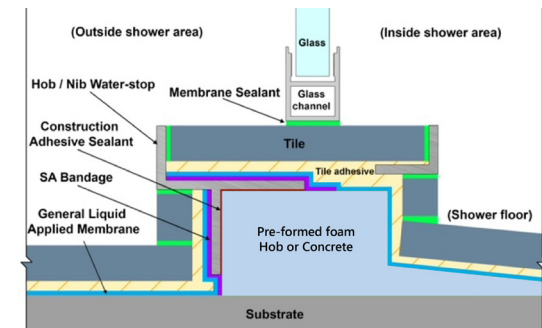

CENTRAL SHOWER TRAY HOBBED | TIMBER SUBSTRATE

*Use waterstops as required/specified. Must be installed as per manufacturers instructions.

*Refer to membrane installation guide for specific bond breaker detailing

CENTRAL SHOWER TRAY HOBBED | CONCRETE SUBSTRATE

*Use waterstops as required/specified. Must be installed as per manufacturers instructions.

*Refer to membrane installation guide for specific bond breaker detailing

INFINITY BATHROOMWARE
Central Tray Installation Diagram - Hobbed