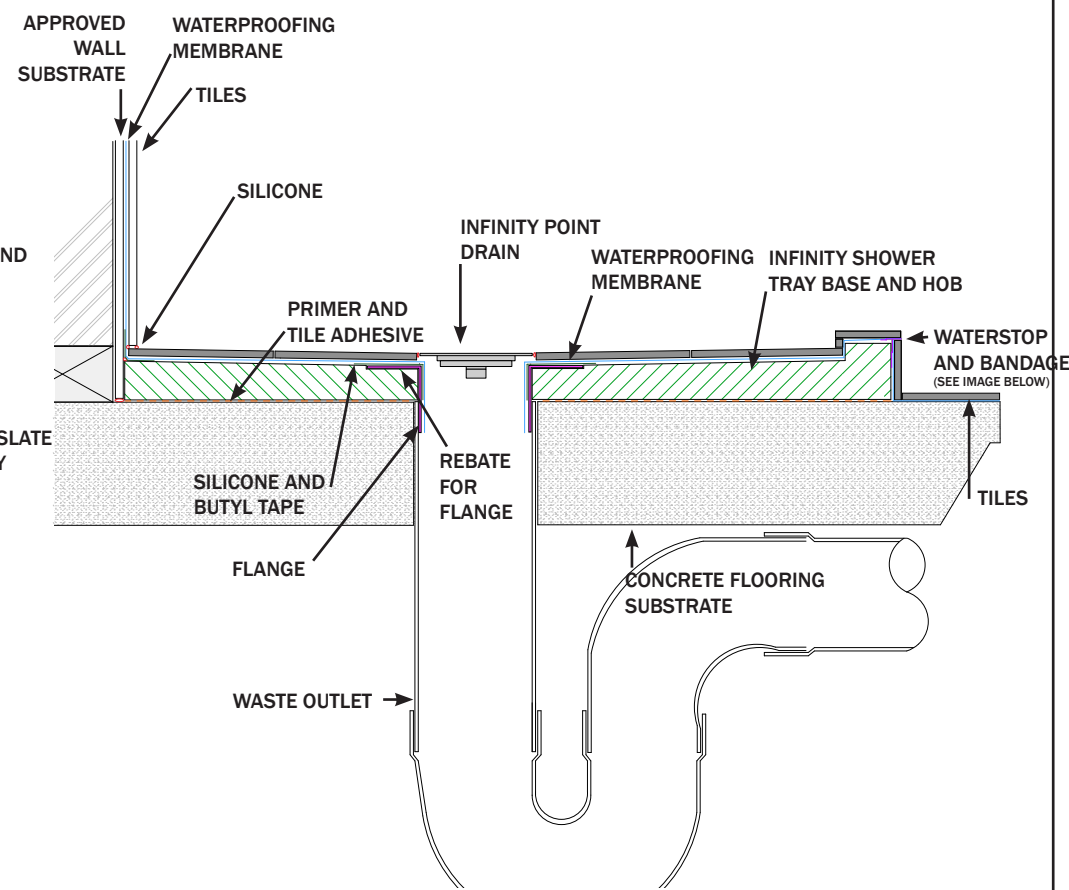

CENTRAL SHOWER TRAY HOBBED | TIMBER SUBSTRATE

*Use waterstops as required/specified. Must be installed as per manufacturers instructions.

*Refer to membrane installation guide for specific bond breaker detailing

CENTRAL SHOWER TRAY HOBBED | CONCRETE SUBSTRATE

*Use waterstops as required/specified. Must be installed as per manufacturers instructions.

*Refer to membrane installation guide for specific bond breaker detailing

INFINITY BATHROOMWARE
Central Tray Installation Diagram - Hobbed