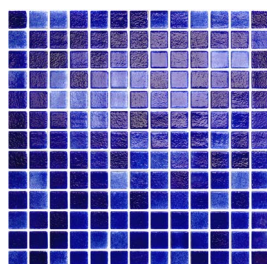

MosaicFX Piscina
Niebla Fuerte
25mm Mosaic 334x334mm