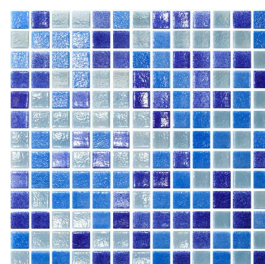

MosaicFX Piscina
Niebla Combi (approx. image)
25mm Mosaic 334x334mm