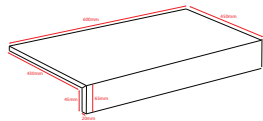

This range is designed to have a natural stone/slate look with variation from piece to piece.

Montana Grey and Dark Grey also come in a 20mm thick Porcelain Paver with matching Dropdown Coping.

Montana In-Out White  
Matt 600x600mm

Montana In-Out Beige  
Matt 600x600mm

Montana In-Out Grey  
Matt 600x600mm

Momenti In-Out Dark Grey  
Matt 600x600mm

**Endura Montana Grey**  
Porcelain Paver  
600x600mm 20mm

**Endura Montana Dark Grey**  
Porcelain Paver  
600x600mm 20mm

**Endura Montana Grey**  
20mm Dropdown Coping  
450x600mm, 65mm Drop

**Endura Montana Dark Grey**  
20mm Dropdown Coping  
450x600mm, 65mm Drop