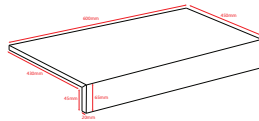

This range is designed to have a natural stone/slate look with variation from piece to piece.

Montana Grey and Dark Grey also come in a 20mm thick Porcelain Paver with matching Dropdown Coping.

Montana In-Out White  
Matt 600x600mm

Montana In-Out Beige  
Matt 600x600mm

Montana In-Out Grey  
Matt 600x600mm

Momenti In-Out Dark Grey  
Matt 600x600mm

**Endura Montana Grey**  
Porcelain Paver  
600x600mm 20mm

**Endura Montana Dark Grey**  
Porcelain Paver  
600x600mm 20mm

**Endura Montana Grey**  
20mm Dropdown Coping  
450x600mm, 65mm Drop

**Endura Montana Dark Grey**  
20mm Dropdown Coping  
450x600mm, 65mm Drop