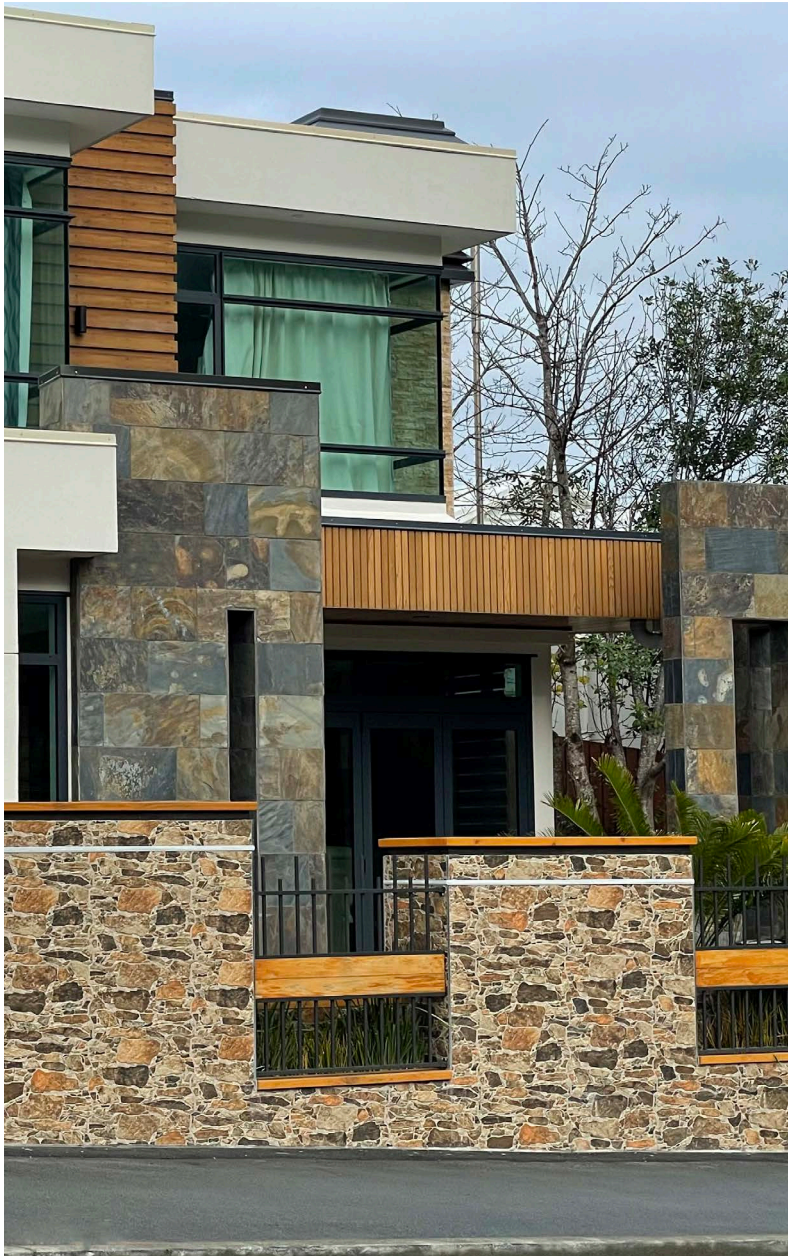

# Muralla Range

This range is manufactured in Europe and features an interlocking natural looking stone feature porcelain tile for easy care and no maintenance.

The design features 6 faces and can be used for feature walls/floors, both exterior and interior.

**Muralla Arena**  
400x600mm

**Muralla Gris**  
400x600mm