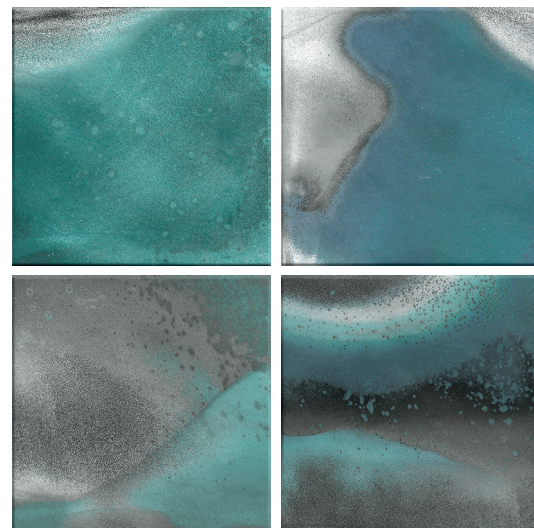

# Polaris Range

Introducing Polaris, a captivating wall tile range designed with the night sky in mind.

With a sleek 125x125mm size, the Polaris range comes in two colors: Ocean and White. These tiles bring a touch of cosmic magic to any room.

Featuring a semi gloss, iridescent finish, and swirling colour variation. Transform your space with Polaris.

**Polaris White Brillo**  
Gloss 125x125mm  
*(Displaying 4 faces to show variation)*

**Polaris Ocean Brillo**  
Gloss 125x125mm  
*(Displaying 4 faces to show variation)*