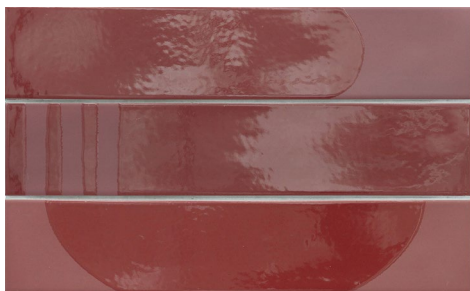

Wadi Garnet Decor *
Matt 60x300