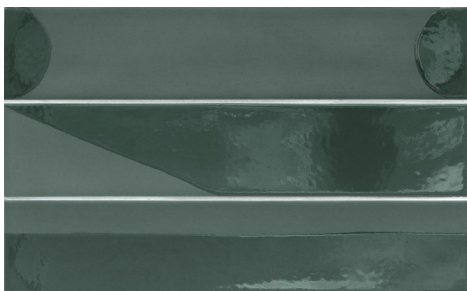

Wadi Range

Made in a premium Spanish factory, the Wadi range is incredibly versatile and can be laid in herringbone, stackbond or brickbond patterns. Feature walls, floors and swimming pools? No problem!

Wadi features a textured matt surface, and colour variation from tile to tile giving a unique rustic look. It also features a porcelain body giving it a more durable, hard wearing, scratch resistant surface.

Available in a natural colour palette, and deco options available on indent.

Wadi Snow
Matt 60x300

Wadi Beige
Matt 60x300

Wadi Taupe
Matt 60x300

Wadi Stone
Matt 60x300

Wadi Mint
Matt 60x300

Wadi Terra
Matt 60x300

Wadi Stone Decor *
Matt 60x300

Wadi Mint Decor *
Matt 60x300

Wadi Terra Decor *
Matt 60x300

Wadi Garnet Decor *
Matt 60x300

Wadi Pine Decor *
Matt 60x300

Wadi Indaco Decor *
Matt 60x300

Wadi Noir
Matt 60x300