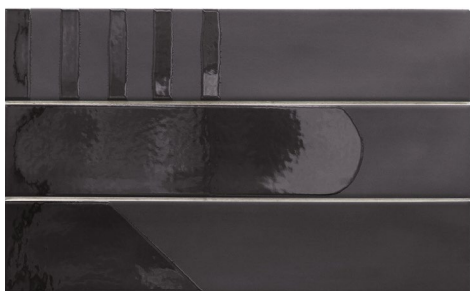

Wadi Range

Made in a premium Spanish factory, the Wadi range is incredibly versatile and can be laid in herringbone, stackbond or brickbond patterns. Feature walls, floors and swimming pools? No problem!

Wadi features a textured matt surface, and colour variation from tile to tile giving a unique rustic look. It also features a porcelain body giving it a more durable, hard wearing, scratch resistant surface.

Available in a natural colour palette, and deco options available on indent.

Wadi Snow
Matt 60x300

Wadi Beige
Matt 60x300

Wadi Taupe
Matt 60x300

Wadi Stone
Matt 60x300

Wadi Mint
Matt 60x300

Wadi Terra
Matt 60x300

Wadi Stone Decor *
Matt 60x300

Wadi Mint Decor *
Matt 60x300

Wadi Terra Decor *
Matt 60x300

Wadi Garnet Decor *
Matt 60x300

Wadi Pine Decor *
Matt 60x300

Wadi Indaco Decor *
Matt 60x300

Wadi Noir
Matt 60x300