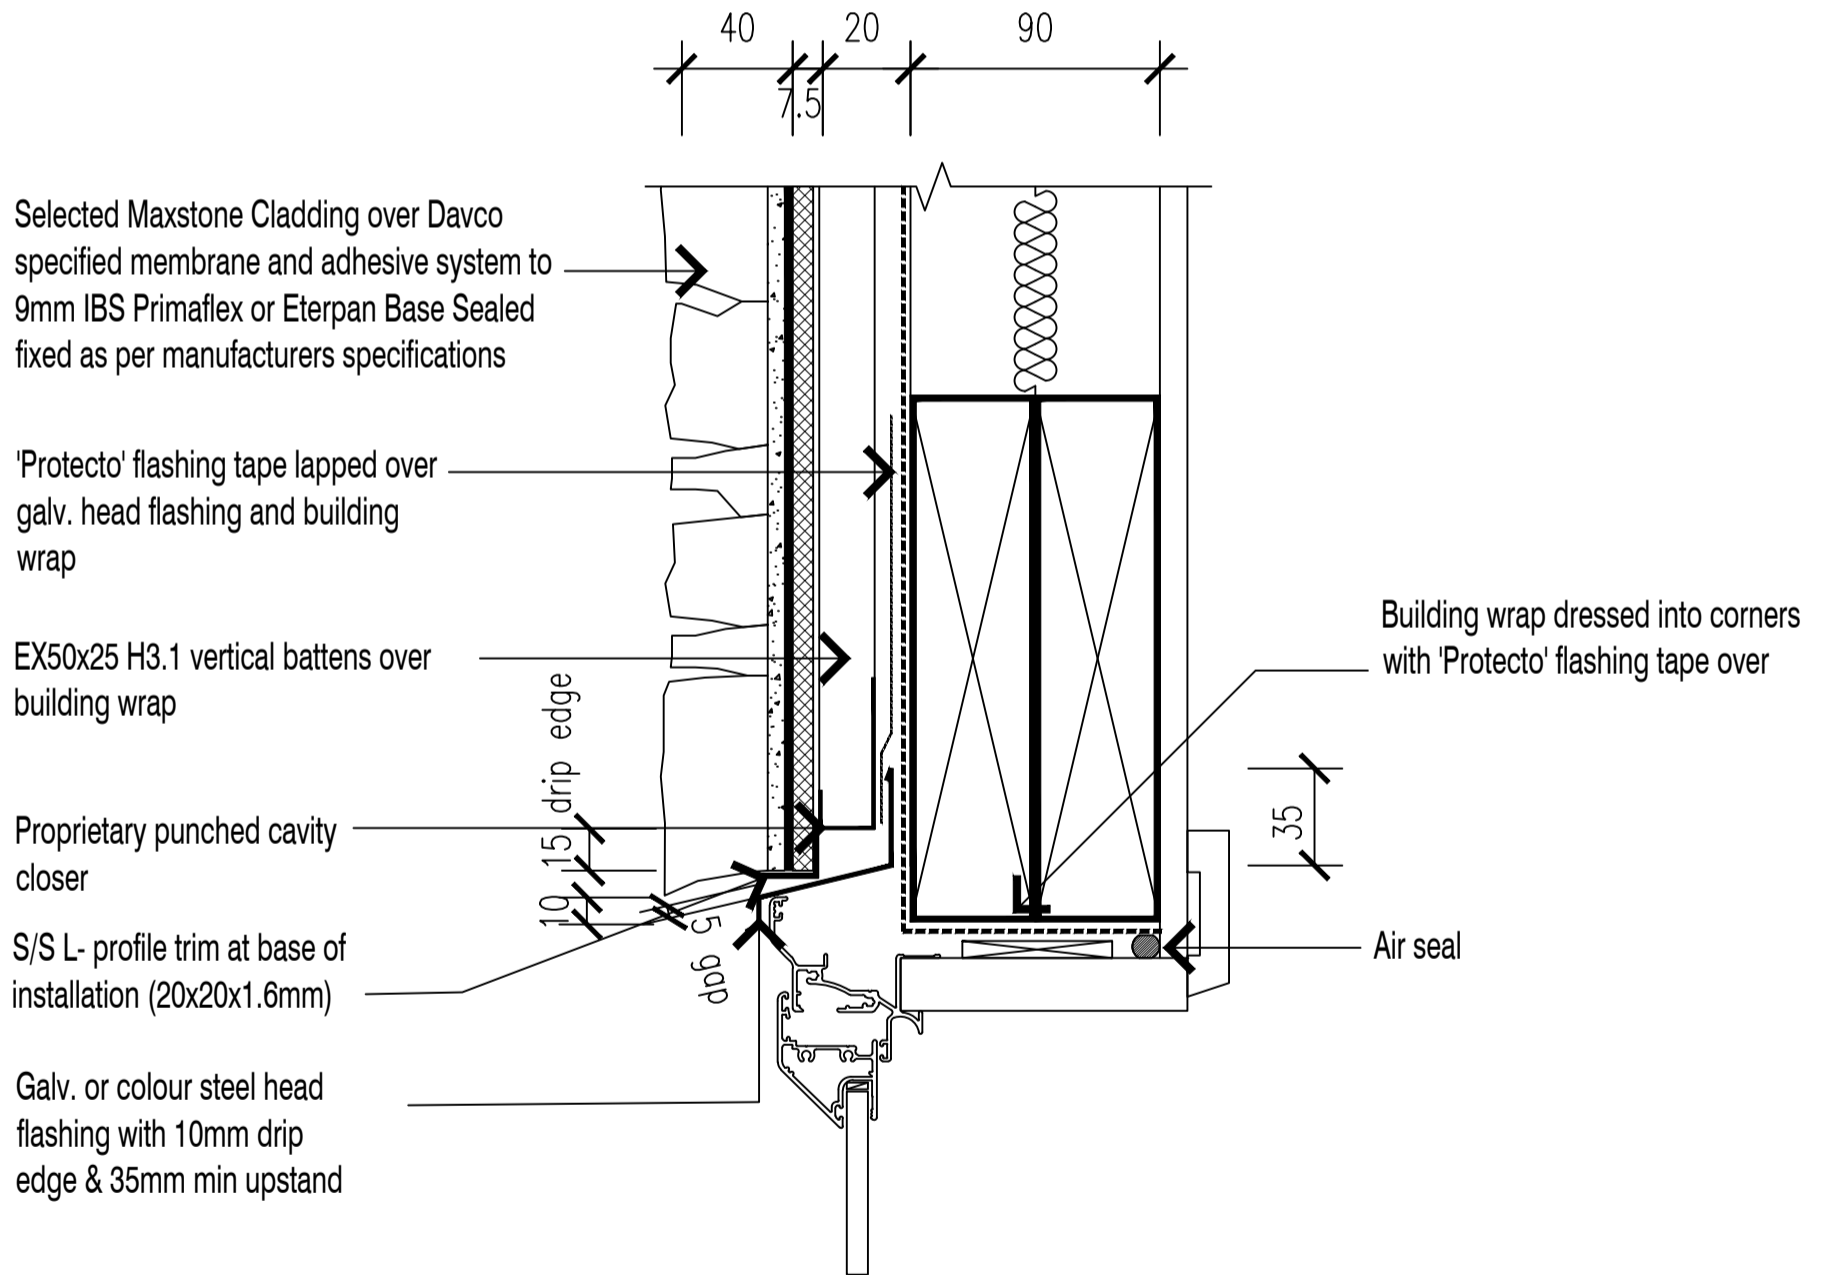

<h1>WINDOW HEAD DETAIL</h1> <h2>EX50x25 BATTENS</h2>	Scale	Date
	NTS	26/08/2019
	TILEMAX	MAXSTONE

NOTE: EX50X25 BATTENS CAN BE SUBSTITUTED WITH EX50X50 WHERE APPROPRIATE

NOTE: SUBSTRATE TO BE FIXED IN STRICT ACCORDANCE WITH MANUFACTURER RECOMMENDATIONS AND LITERATURE