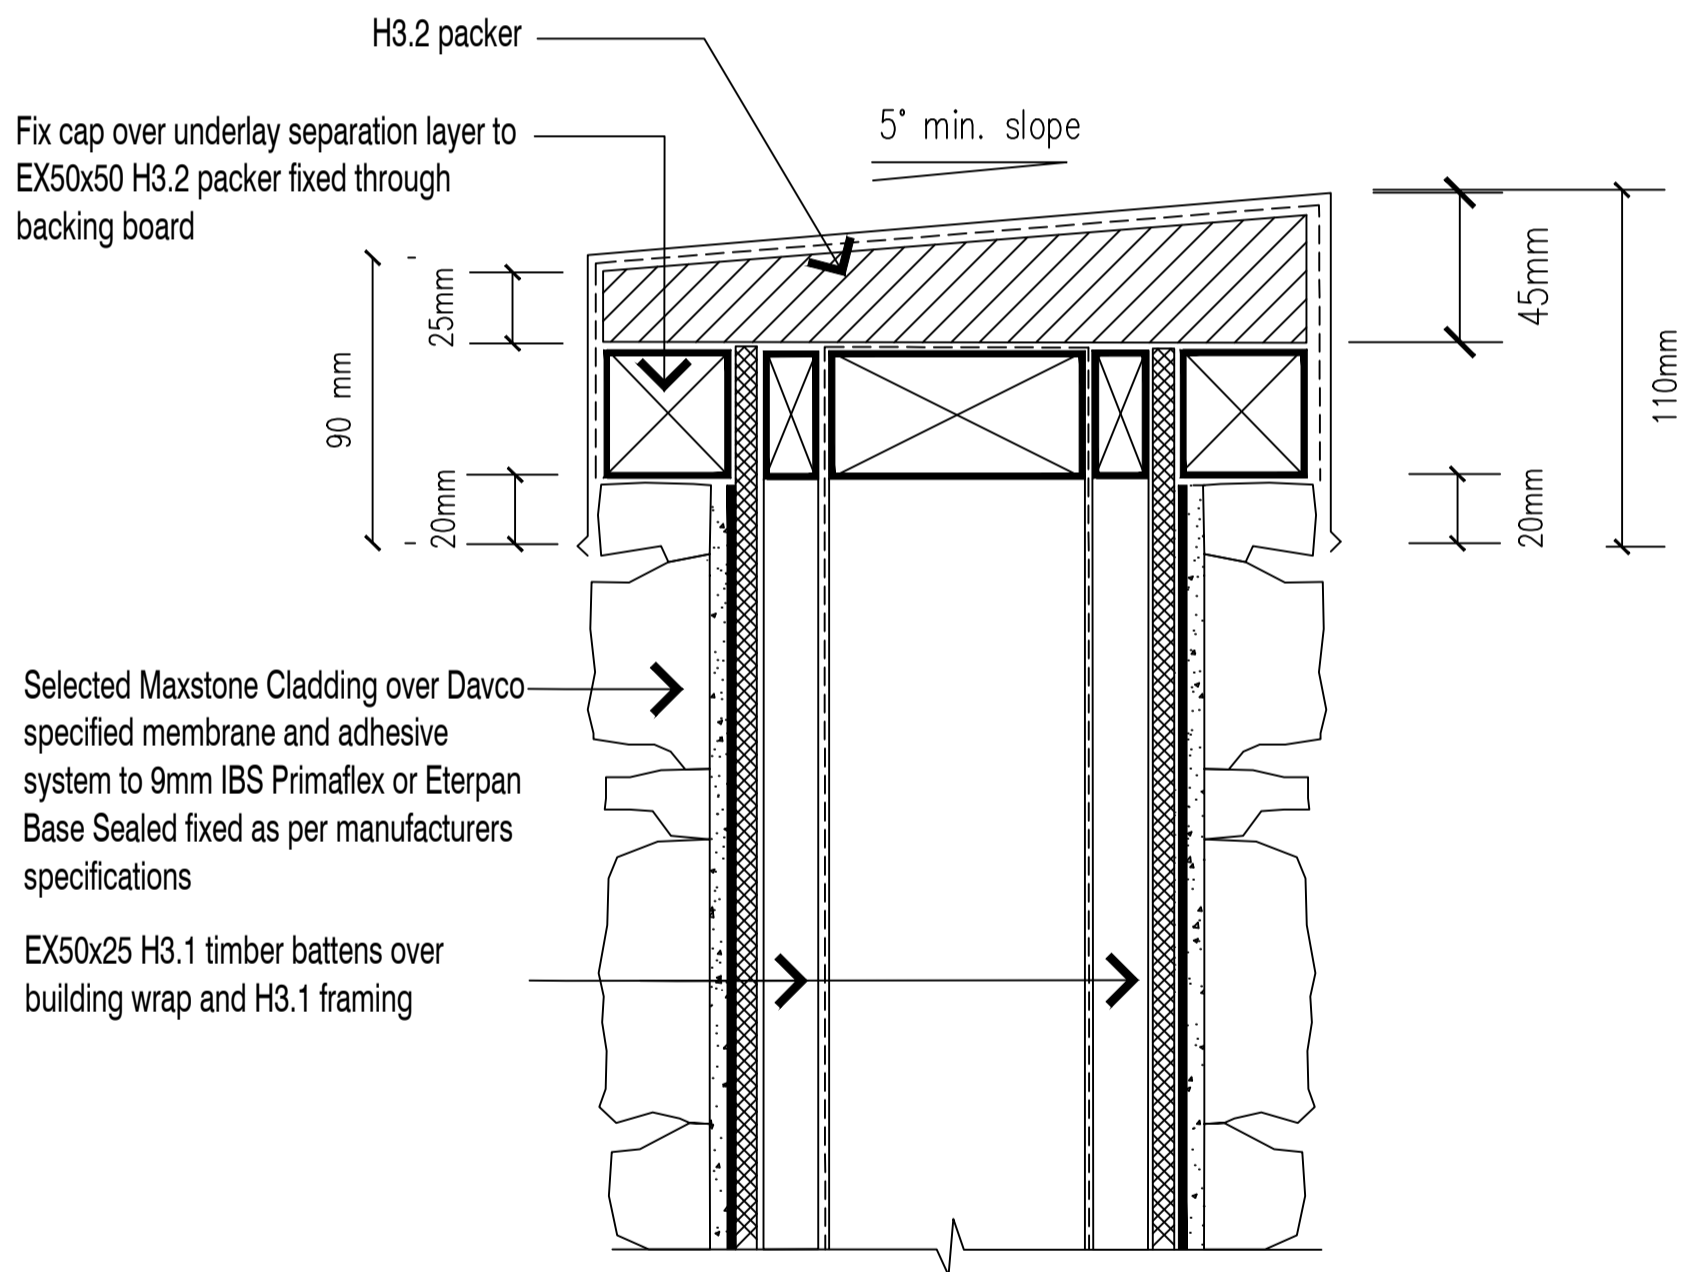

PARAPET DETAIL

Scale	Date
NTS	26/08/2019
TILEMAX	MAXSTONE

NOTE: EX50x25 BATTENS CAN BE SUBSTITUTED WITH EX50x50 WHERE APPROPRIATE

NOTE: SUBSTRATE TO BE FIXED IN STRICT ACCORDANCE WITH MANUFACTURER RECOMMENDATIONS AND LITERATURE