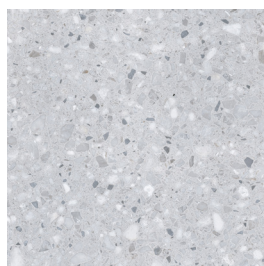

Nova Range

This porcelain tile has been designed to replicate a terrazzo style. It features a range of different coloured stones within the surface to add an excellent colour variation to the tile.

The natural colours and textures bring the outdoors inside for an elegant and refreshing look to any space.

**Nova Silver Pisces
Terrazzo**
Matt 600x600mm

**Nova Beige Taurus
Terrazzo**
Matt 600x600mm

**Nova Latte Aries
Terrazzo**
Matt 600x600mm

**Nova Grey Gemini
Terrazzo**
Matt 600x600mm