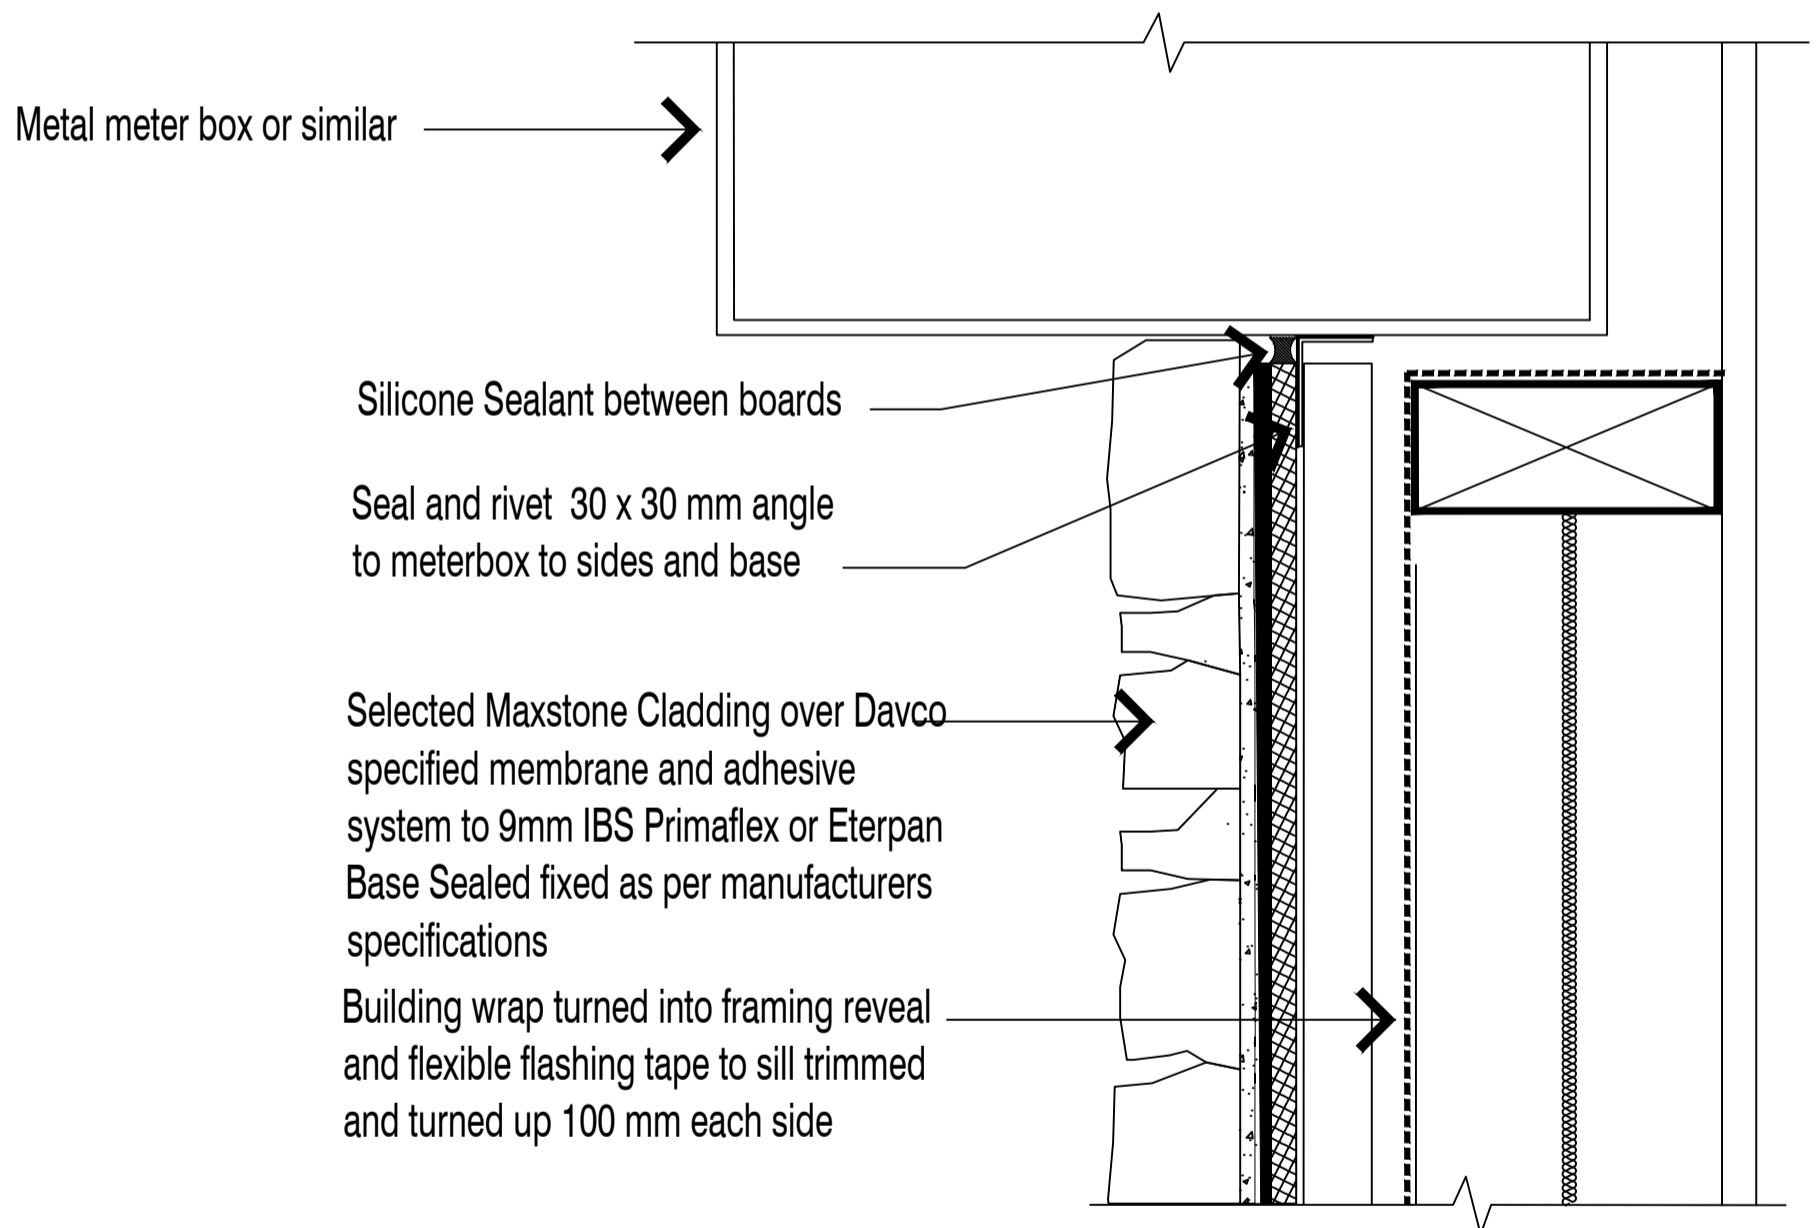

METER BOX SILL

Scale	Date
NTS	26/08/2019
TILEMAX	MAXSTONE

NOTE: EX50X25 BATTENS CAN BE SUBSTITUTED WITH EX50X50 WHERE APPROPRIATE

NOTE: SUBSTRATE TO BE FIXED IN STRICT ACCORDANCE WITH MANUFACTURER RECOMMENDATIONS AND LITERATURE