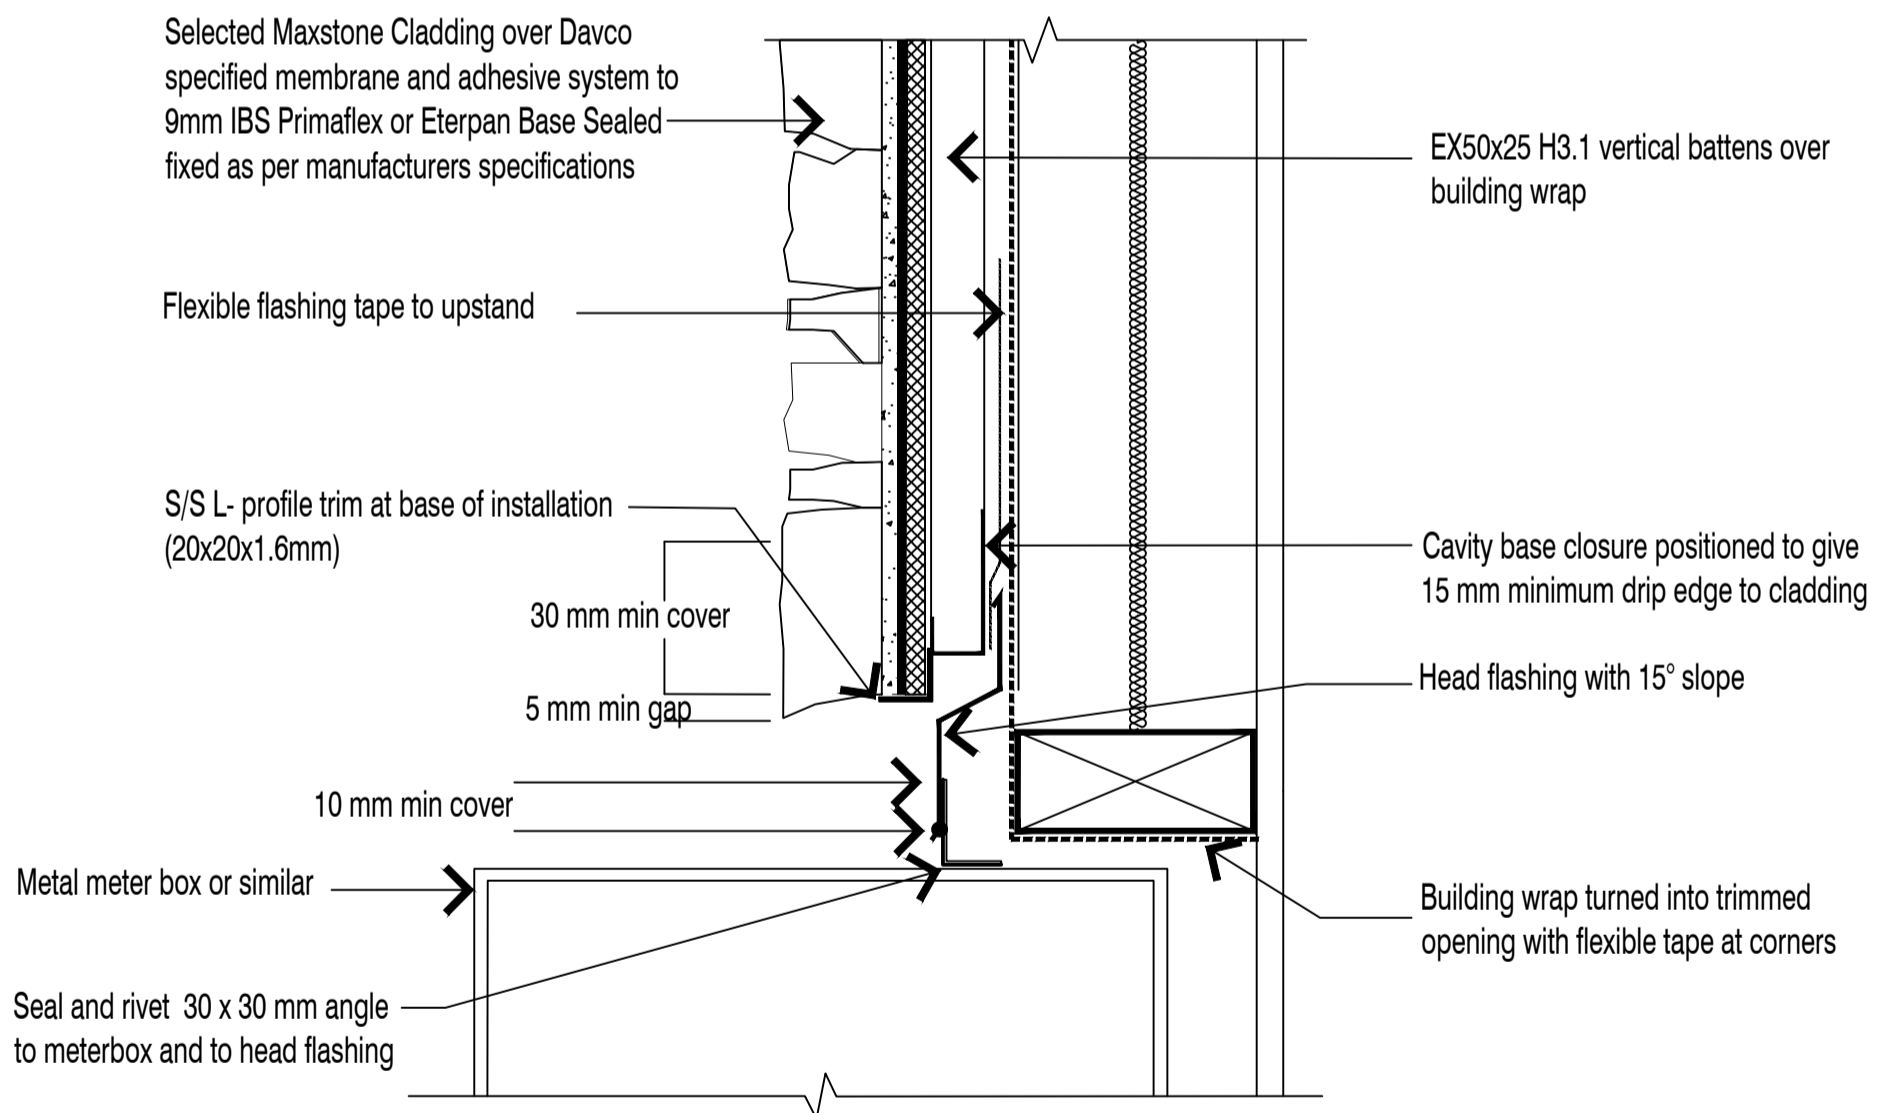

<h1>METER BOX HEAD</h1>	Scale	Date
	NTS	26/08/2019
	TILEMAX	MAXSTONE

NOTE: EX50x25 BATTENS CAN BE SUBSTITUTED WITH EX50x50 WHERE APPROPRIATE

NOTE: SUBSTRATE TO BE FIXED IN STRICT ACCORDANCE WITH MANUFACTURER RECOMMENDATIONS AND LITERATURE