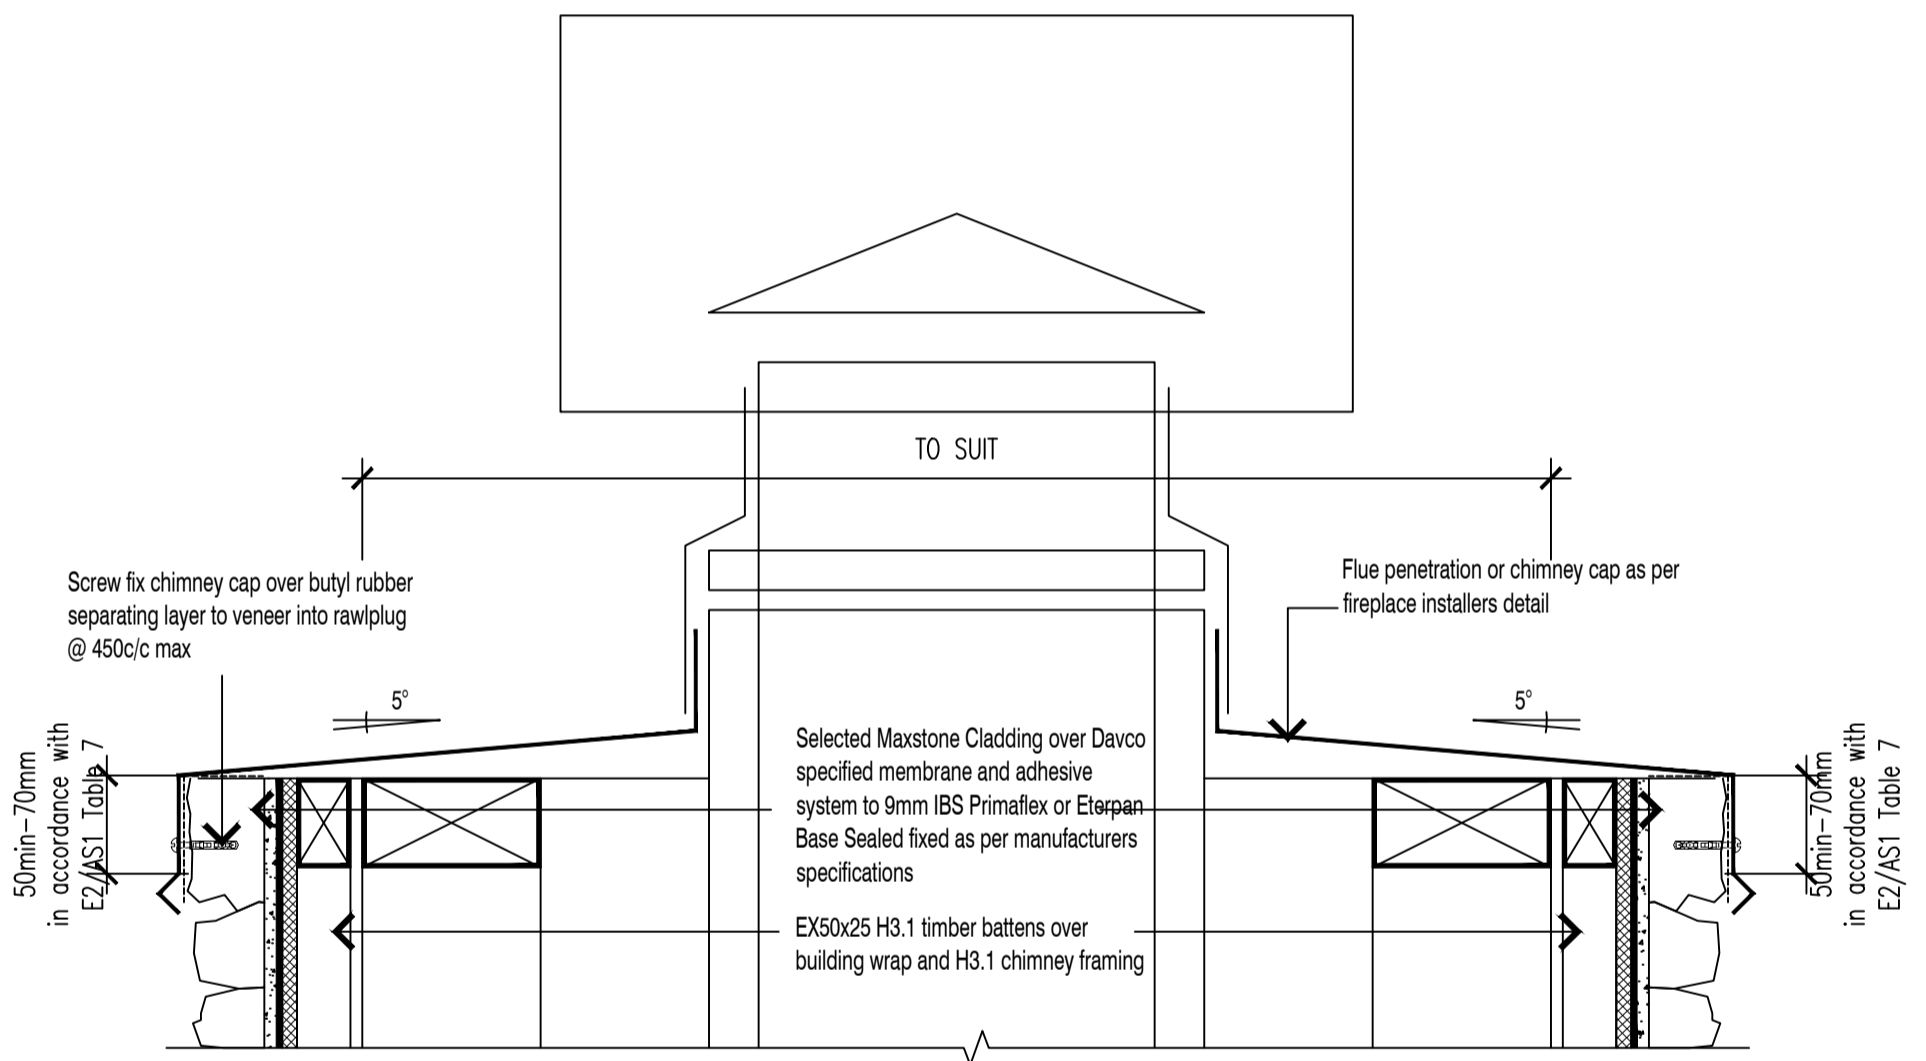

CHIMNEY CAP DETAIL FLASHING TO STONE

Scale	Date
NTS	26/08/2019
TILEMAX	MAXSTONE

NOTE: EX50X25 BATTENS CAN BE SUBSTITUTED WITH EX50X50 WHERE APPROPRIATE

NOTE: SUBSTRATE TO BE FIXED IN STRICT ACCORDANCE WITH MANUFACTURER RECOMMENDATIONS AND LITERATURE