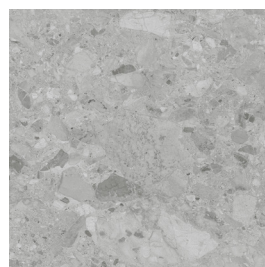

# Artifact Range

The Artifact range has unique features that have been designed to replicate natural pebbles and stones. If you want a polished stone look without the uneven surface, then this is the tile for you.

With a rectified edge this 600x600 tile is finished to a high standard throughout.

**Artifact Bianco**  
Polished 600x600mm

**Artifact Grigio**  
Polished 600x600mm