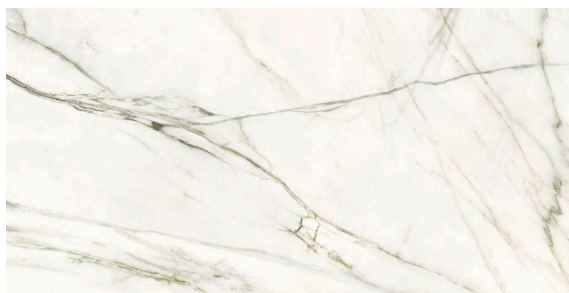

Duality Range

Duality is a high-quality Spanish range designed to look as close to natural marble as possible. Available in a traditional Carrara marble style as well as a stunning white marble with green veining. Perfect for interior feature walls, facades, fireplace, bathrooms, you name it.

This range comes in a 600x1200mm large format size allowing for less grout lines and a more seamless look.

Actual Size 598x1198mm

Duality Carrara
Polished 600x1200mm

Duality Carrara
Satin 600x1200mm

Duality Lucienne
Polished 600x1200mm