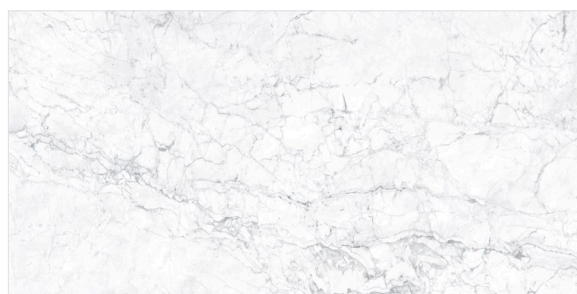

Duality Range

Duality is a high-quality Spanish range designed to look as close to natural marble as possible. Available in a traditional Carrara marble style as well as a stunning white marble with green veining. Perfect for interior feature walls, facades, fireplace, bathrooms, you name it.

This range comes in a 600x1200mm large format size allowing for less grout lines and a more seamless look.

Actual Size 598x1198mm

Duality Carrara
Polished 600x1200mm

Duality Carrara
Satin 600x1200mm

Duality Lucienne
Polished 600x1200mm

Duality Lucienne
Satin 600x1200mm