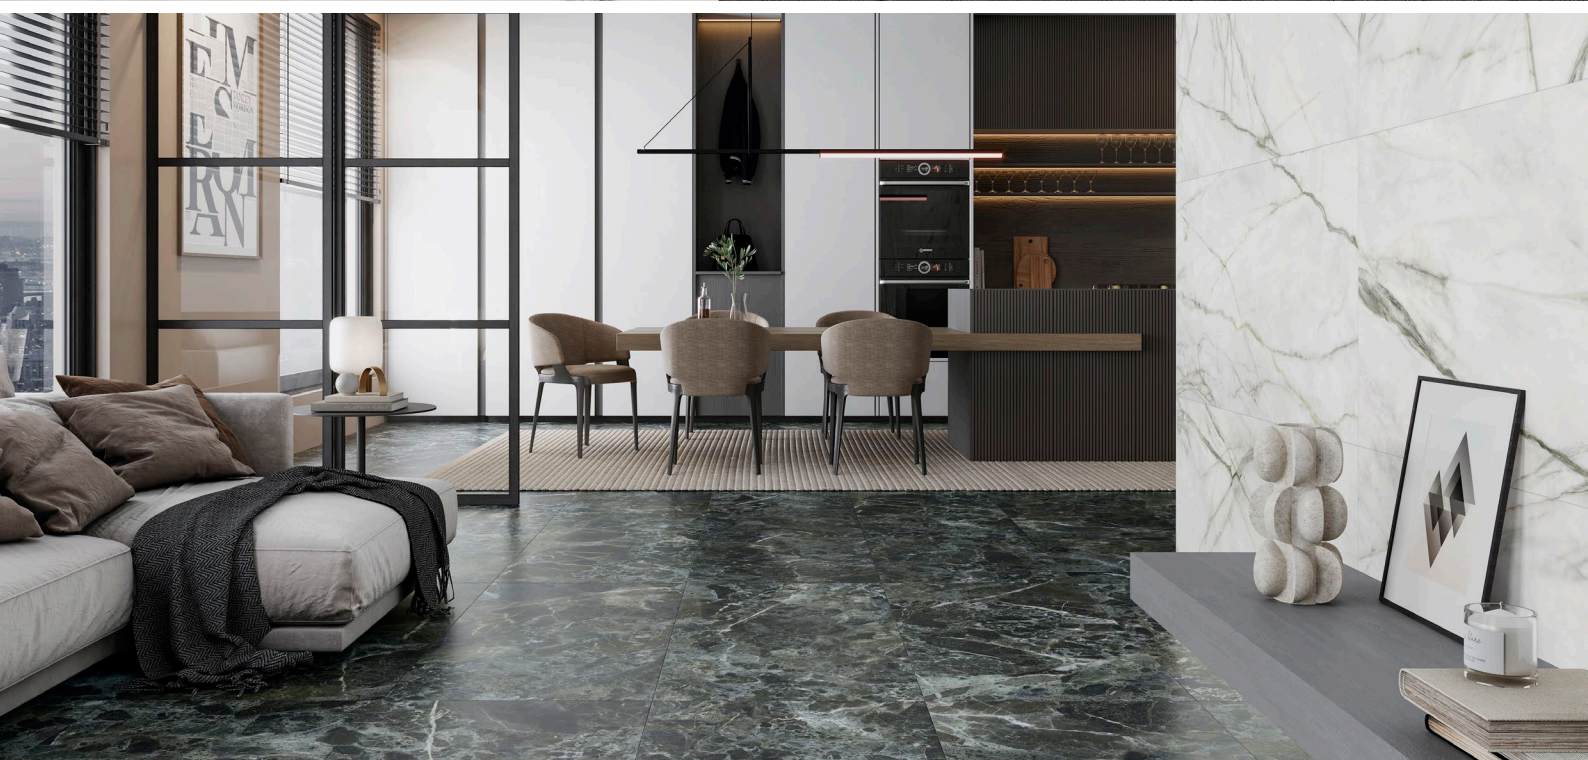

Duality Range

Duality is a high-quality Spanish range designed to look as close to natural marble as possible. Available in a traditional Carrara marble style as well as a stunning white marble with green veining. Perfect for interior feature walls, facades, fireplace, bathrooms, you name it.

This range comes in a 600x1200mm large format size allowing for less grout lines and a more seamless look.

Actual Size 598x1198mm

Duality Carrara
Polished 600x1200mm

Duality Carrara
Satin 600x1200mm

Duality Lucienne
Polished 600x1200mm