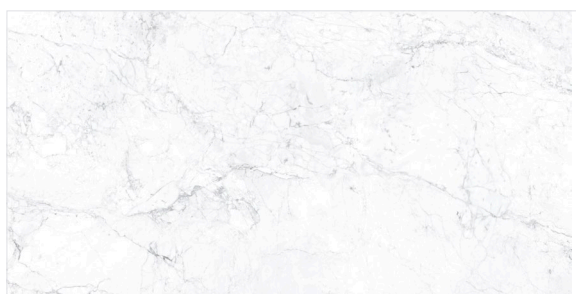

Duality Range

Duality is a high-quality Spanish range designed to look as close to natural marble as possible. Available in a traditional Carrara marble style as well as a stunning white marble with green veining. Perfect for interior feature walls, facades, fireplace, bathrooms, you name it.

This range comes in a 600x1200mm large format size allowing for less grout lines and a more seamless look.

Actual Size 598x1198mm

Duality Carrara
Polished 600x1200mm

Duality Carrara
Satin 600x1200mm

Duality Lucienne
Polished 600x1200mm

Duality Lucienne
Satin 600x1200mm