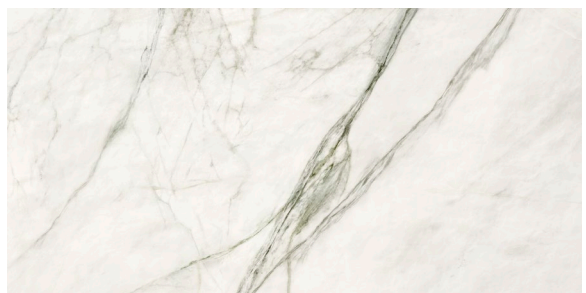

Duality Range

Duality is a high-quality Spanish range designed to look as close to natural marble as possible. Available in a traditional Carrara marble style as well as a stunning white marble with green veining. Perfect for interior feature walls, facades, fireplace, bathrooms, you name it.

This range comes in a 600x1200mm large format size allowing for less grout lines and a more seamless look.

Actual Size 598x1198mm

Duality Carrara
Polished 600x1200mm

Duality Carrara
Satin 600x1200mm

Duality Lucienne
Polished 600x1200mm