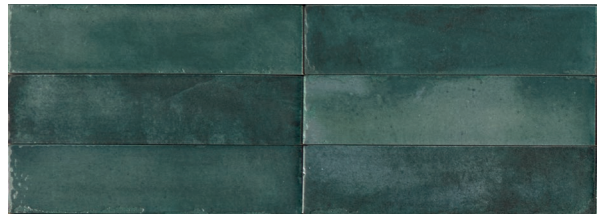

Mojave features a beautiful gloss surface, and colour variation from tile to tile giving a unique rustic look.

It also features a porcelain body giving it a more durable, hard wearing, scratch resistant surface.

Mojave Light Grey Brick

Polished 60x250mm

Mojave Denim Brick

Polished 60x250mm

Mojave Blu Brick

Polished 60x250mm

Mojave Sea Green Brick

Polished 60x250mm