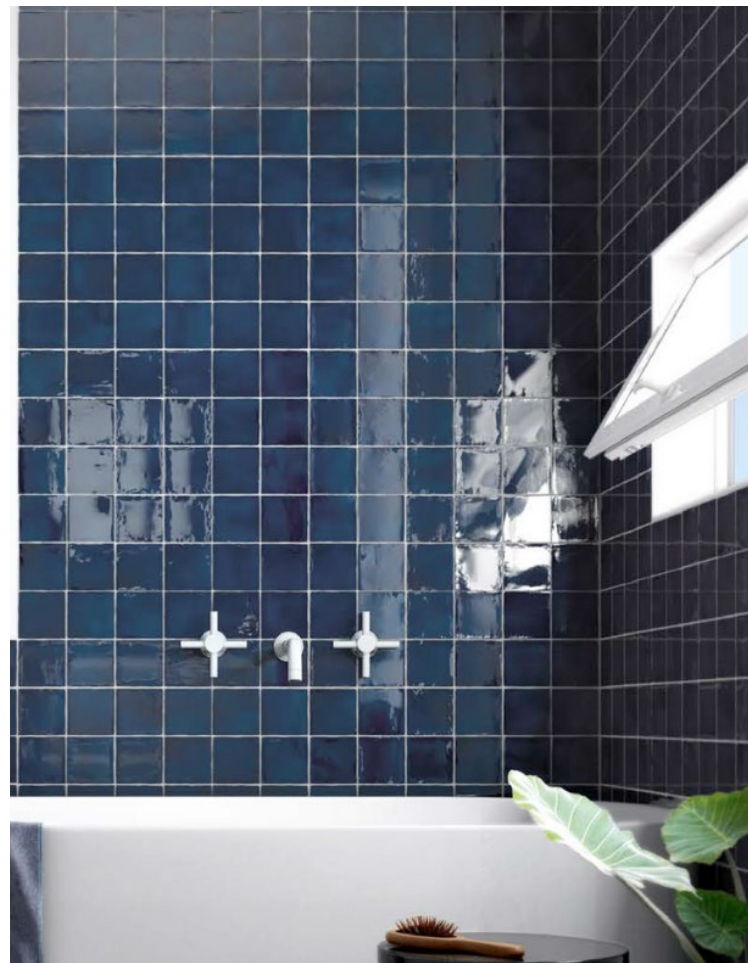

# Manacor Range

The Manacor range features texture and variation in colour from a leading wall tile factory in Europe.

The edge and surface has natural handmade effect while being easy to use, clean and install. The glaze is designed to have plenty of movement.

Perfect for all walls and feature walls, kitchens, bathrooms etc.

Range available in 9 colours and 2 sizes, 100x100mm and 75x150mm

Manacor Glacier  
Polished 75x150

Manacor White  
Polished 75x150

Manacor Blue Moon  
Polished 75x150

Manacor Blush Pink  
Polished 75x150

Manacor Glacier  
Polished 100x100

Manacor White  
Polished 100x100

Manacor Blue Moon  
Polished 100x100

Manacor Black  
Polished 75x150

Manacor Ocean Blue  
Polished 75x150