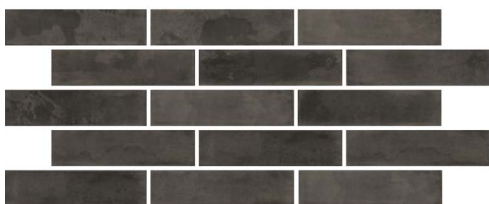

Subway Range

Subway is a rustic handmade styled floor and wall grade tile. The surface and edge has a handmade look. The surface is bumpy and natural just like a handformed tile. The edges feature a slightly feathered and natural look.

This product is made in a premium Spanish factory.

Subway White
Matt 70x280

Subway Pearl
Matt 70x280

Subway Black
Matt 70x280

Subway Cotto
Matt 70x280