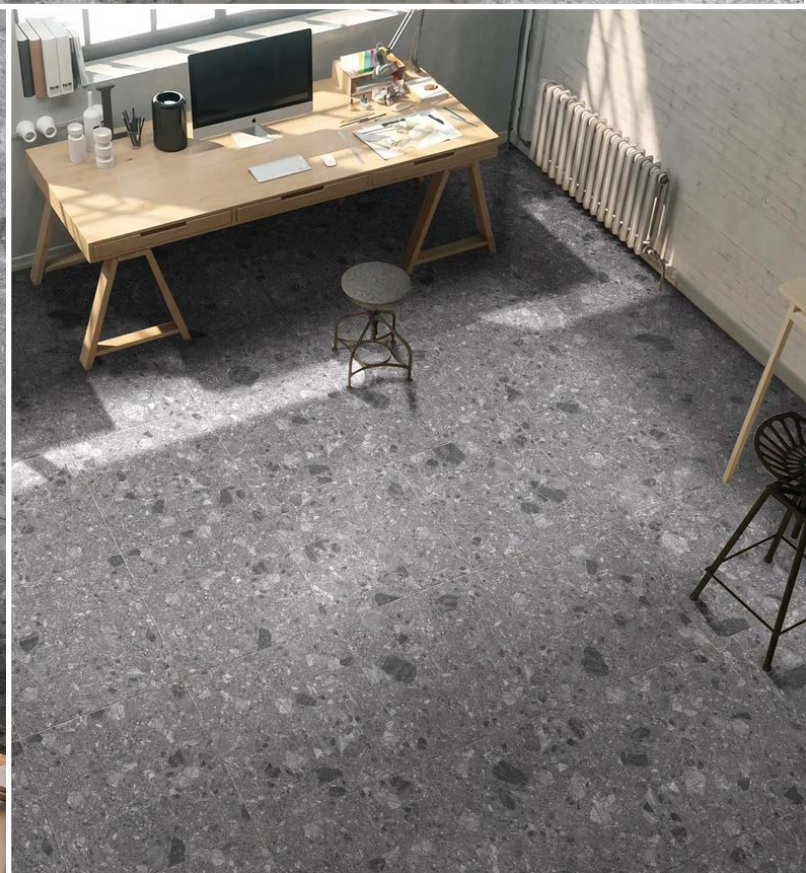

# Palazzo Range

The Palazzo range has unique features that have been designed to replicate natural pebbles and stones. If you want a stone look without the uneven surface, then this is the tile for you.

This range has three different surface options for use in all interior and exterior applications. Palazzo Endura for exterior paving/decks, Natural and Lappato finish for interior walls and floors.

**Palazzo Bianco**  
Lapatto 600x600mm  
Natural 900x900mm  
Endura 2cm 600x600mm

**Palazzo Grigio**  
Lapatto 600x600mm  
Natural 900x900mm

**Palazzo Anthracite**  
Lapatto 600x600mm  
Natural 600x600mm  
Endura 2cm 600x600mm

**Palazzo Terra**  
Lapatto 600x600mm  
Natural 600x600mm  
Endura 2cm 600x600mm