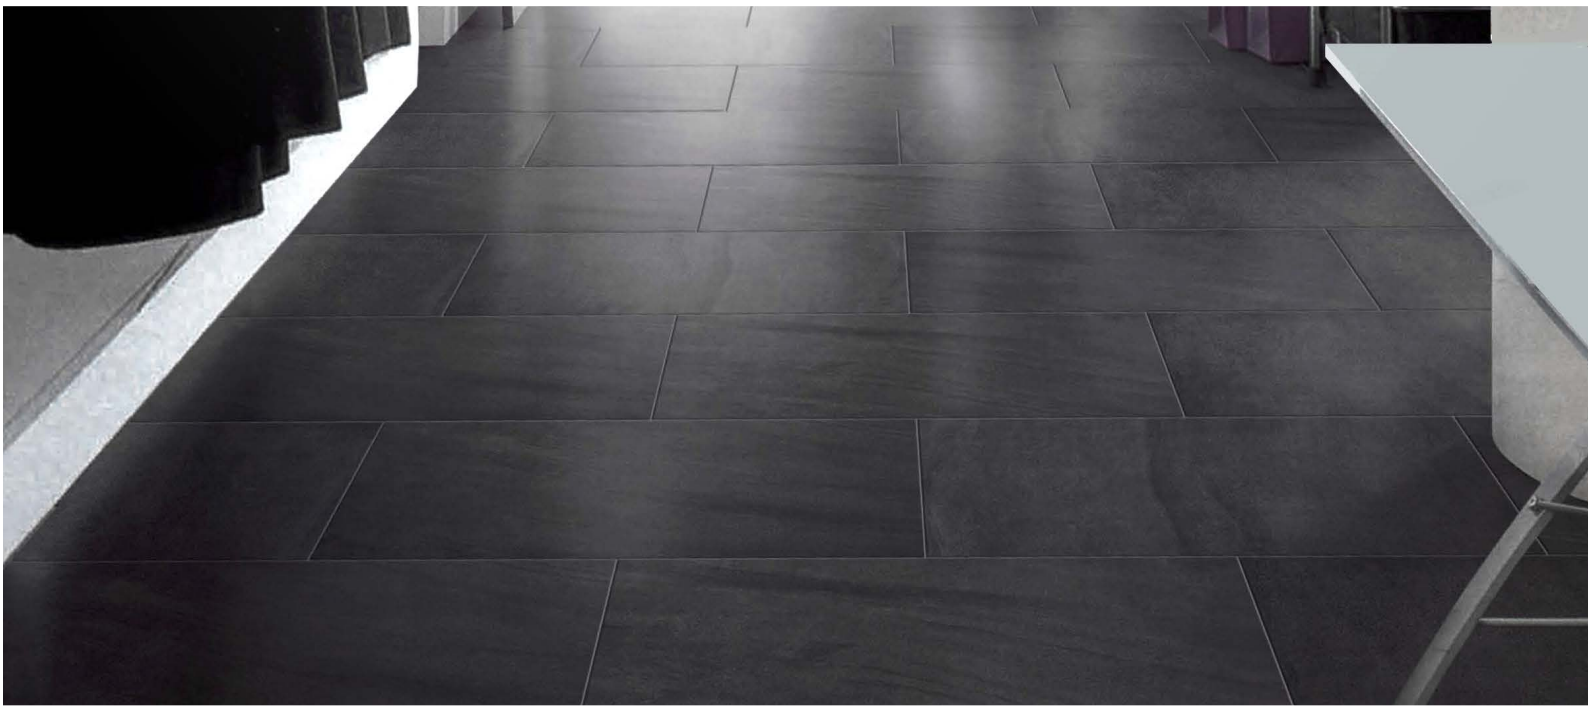

Mi Incarico Range

This tile can be used on floors and walls. Suitable for all interior areas. The appearance of this tile shows a light limestone natural look.

Each tile has subtle light variation to give a natural appearance. The porcelain base and matt glazed surface makes for a durable and easy clean tile.

Mi Incarico Bianco
Matt 600x600mm

Mi Incarico Gris
Matt 600x600mm

Mi Incarico Nero
Matt 600x600mm

Mi Incarico Bianco
Matt 300x600mm

Mi Incarico Gris
Matt 300x600mm

Mi Incarico Nero
Matt 300x600mm

Mi Incarico Gris
Random Mosaic 315x482mm