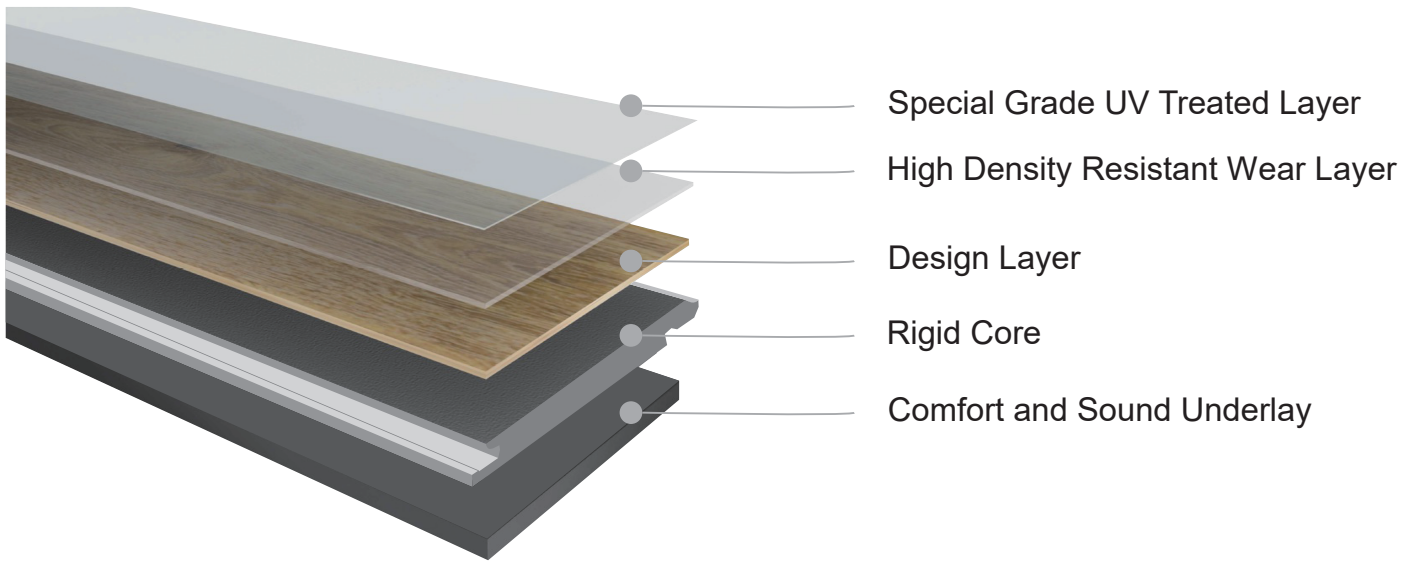

Sound Insulation

100% Water Proof

Stable to Heat & Sunlight

Perfect for Every Room

Kid and Pet Friendly

Suitable for Underfloor Heating

Size: 220mm x 1800mm x 6.0mm
Wear Layer: 0.5mm

Max Floor Legna White Oak
220x1800mm

Max Floor Legna Willow
220x1800mm

Max Floor Legna Birch
220x1800mm

Max Floor Legna Maple
220x1800mm

Max Floor Legna Pecan
220x1800mm

Max Floor Legna Walnut
220x1800mm

Max Floor

Legna

- Special Grade UV Treated Layer
- High Density Resistant Wear Layer
- Design Layer
- Rigid Core
- Comfort and Sound Underlay

Product Item	
Material	Premium Stone-Based Flooring (SPC)
Size	220mm x 1800mm x 6.0mm
Thickness	6.0mm
Wear Layer	0.5mm
Comfort and Sound Underlay	1mm IXPE

Properties	Test Results	Classification
Wear Resistance (method A)	4,200 Cycles	<div style="text-align: center;"> <p>34</p>  </div>
Wear Resistance (method B)	>7,000 Cycles	
Micro-Scratch Resistance	MSR-A2; MSR-B1	
Castor Chair Resistance	25,000 Cycles	
Effect of Furniture Leg	No Visible Damage	
Residual Indentation	0.03	
Stain Resistance	Pass	
Swelling	Pass	
Locking Strength	Pass	
Dimensional Stability	Pass	