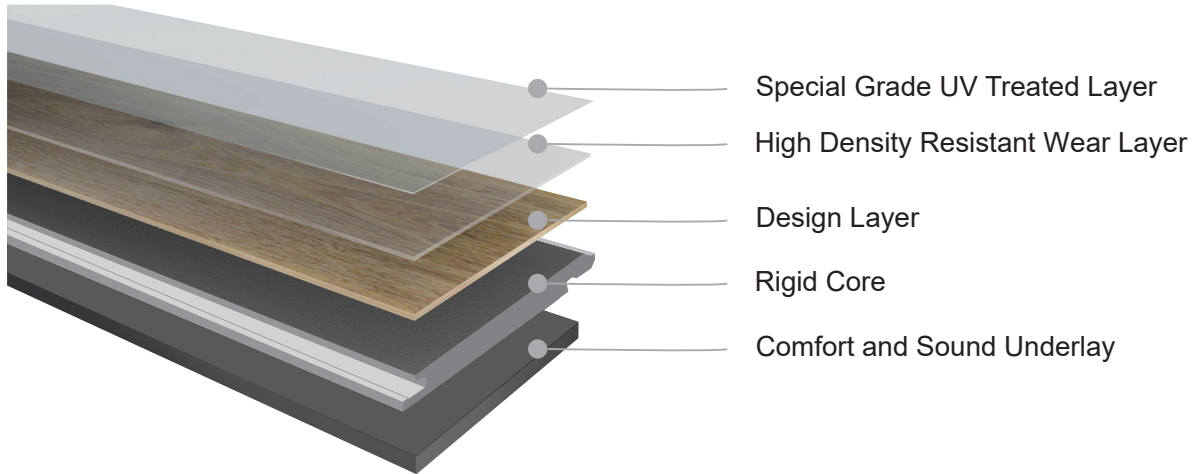

100% Water Proof

Stable to Heat & Sunlight

Perfect for Every Room

Kid and Pet Friendly

Suitable for Underfloor Heating

Max Floor Mountain
180x1200mm

Max Floor Driftwood Grey
180x1200mm

Max Floor Scandinavian Wood
180x1200mm

Size: 180mm x 1220mm x 5.5mm

Wear Layer: 0.5mm

I4F

Max Floor Amazon Wood
180x1200mm

Max Floor Ebony Bark
180x1200mm

Max Floor Stonewood Grey
180x1200mm

Max Floor

Product Item	
Material	Premium Stone-Based Flooring (SPC)
Size	180mm x 1220mm x 5.5mm
Thickness	5.5mm
Wear Layer	0.5mm
Underlayment	IXPE