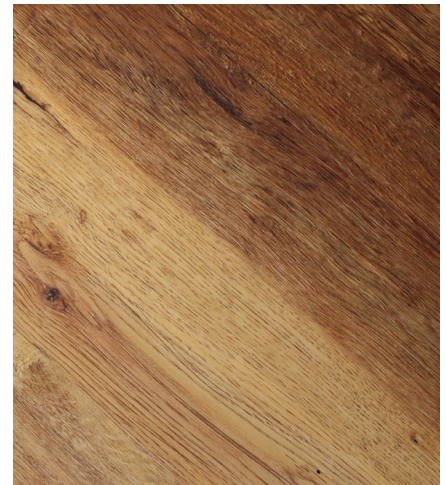

100% Water Proof

Stable to Heat & Sunlight

Perfect for Every Room

Kid and Pet Friendly

Suitable for Underfloor Heating

Max Floor Mountain
180x1200mm

Max Floor Driftwood Grey
180x1200mm

Max Floor Scandinavian Wood
180x1200mm

Size: 180mm x 1220mm x 5.5mm

Wear Layer: 0.5mm

I4F

Max Floor Amazon Wood
180x1200mm

Max Floor Ebony Bark
180x1200mm

Max Floor Stonewood Grey
180x1200mm

Max Floor

Product Item	
Material	Premium Stone-Based Flooring (SPC)
Size	180mm x 1220mm x 5.5mm
Thickness	5.5mm
Wear Layer	0.5mm
Underlayment	IXPE