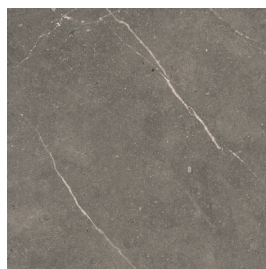

Comet Range

The Comet range is a soft stone looking tile, perfect to use in any interior space, this tile is also available as a polished version for the perfect blend of elegance as well as the stylish look of a polished finish.

Available in 3 x different colourways and features a rectified edge.

Comet Graphite
Matt 600x600mm
Polished 600 x 600mm

Comet Gris
Matt 600x600mm
Polished 600 x 600mm

Comet Blanco
Matt 600x600mm
Polished 600 x 600mm