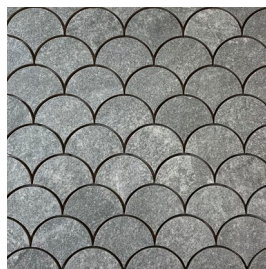

**Colorado Bianco**  
Matt 600x600mm

**Colorado Grigio**  
Matt 600x600mm

**Colorado Graphite**  
Matt 600x600mm

**MosaicFx Colorado Bianco**  
Fish Scale Mosaic  
290x290mm

**MosaicFx Colorado Grigio**  
Fish Scale Mosaic  
290x290mm

**MosaicFx Colorado Graphite**  
Fish Scale Mosaic  
290x290mm