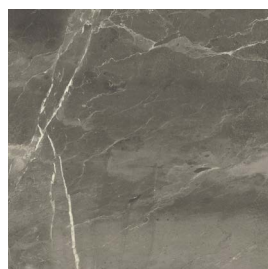

Beethoven Range

The Beethoven range is a porcelain range featuring a lappato finish that creates a subtle semi-polish shine as well as a matt texture making it suitable for interior floors and walls.

The natural colour and pattern variation allows this tile to replicate marble stone. The white marble veining creates a contrast in the colour and natural movement throughout the tile.

Beethoven Stone
Lappato 600x600mm

Beethoven Gris
Lappato 600x600mm