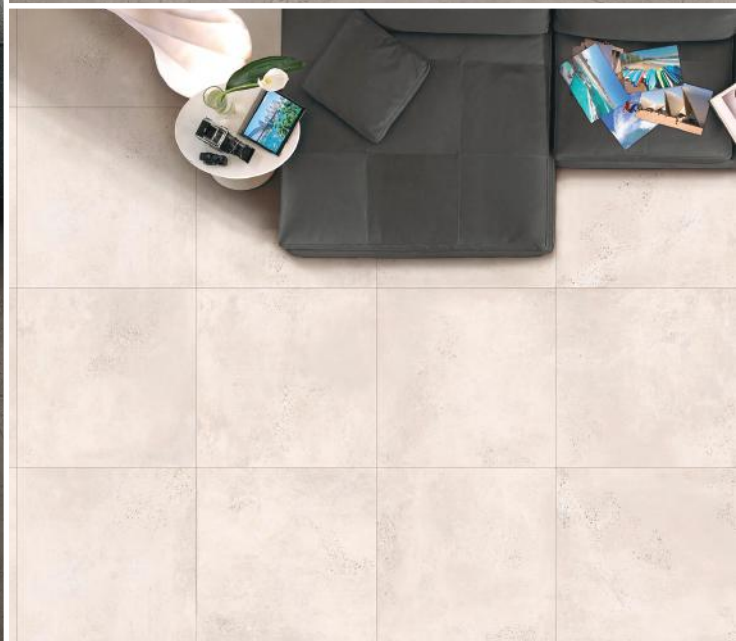

# Kierrastone Range

A great exposed concrete look, but in a matt tile format making it easy to lay and maintain. The Kierrastone range features natural variation from piece to piece giving the most natural look.

Porcelain body for durability and performance. Range is available in four colours.

Kierrastone White  
Matt 450x450mm

Kierrastone Grey  
Matt 450x450mm

Kierrastone Ash  
Matt 450x450mm

Kierrastone Charcoal  
Matt 450x450mm